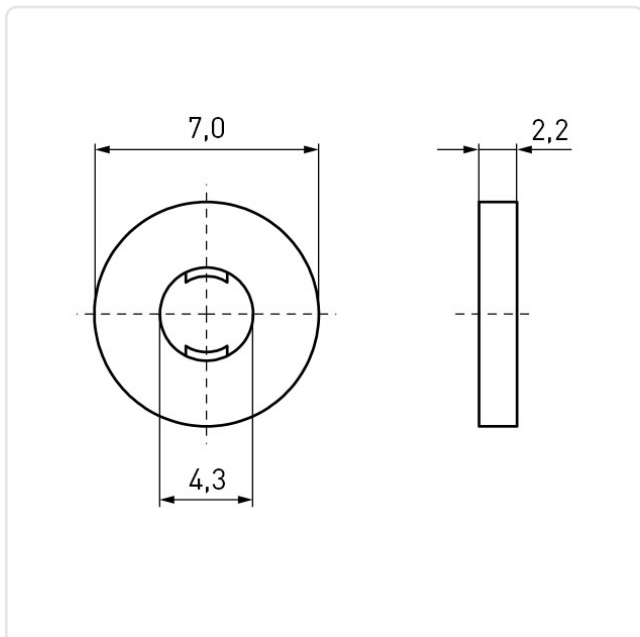

Would you like individual advice?

We look forward to your email to products@ettinger.de.

Subject to change and errors.