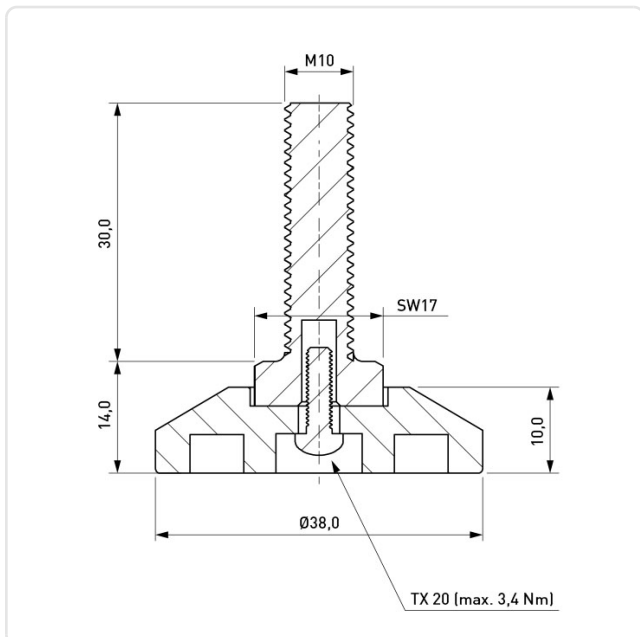

Would you like individual advice?

We look forward to your email to products@ettinger.de.

Subject to change and errors.