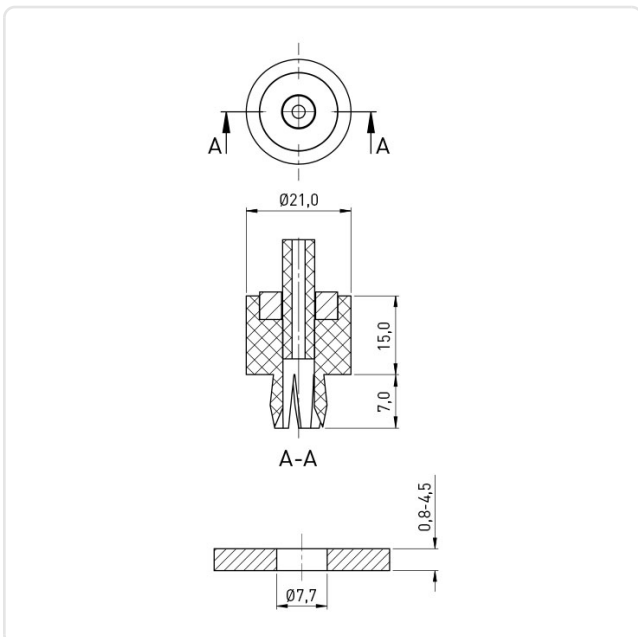

Would you like individual advice?

We look forward to your email to products@ettinger.de.

Subject to change and errors.