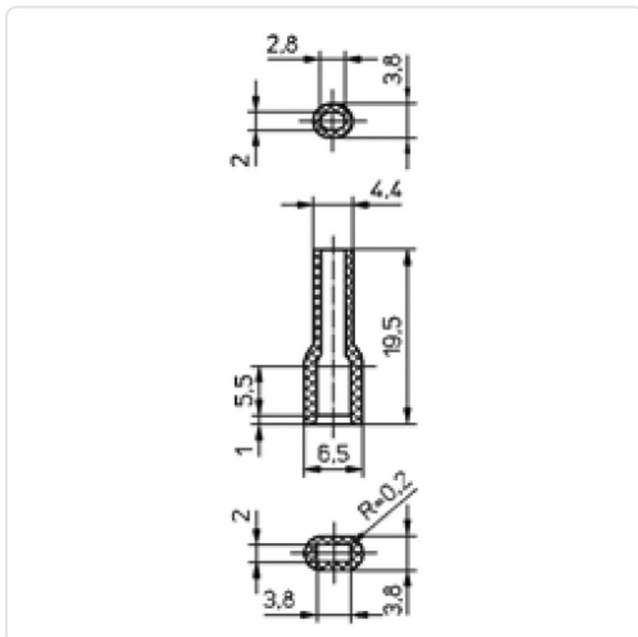

Would you like individual advice?

We look forward to your email to products@ettinger.de.

Subject to change and errors.