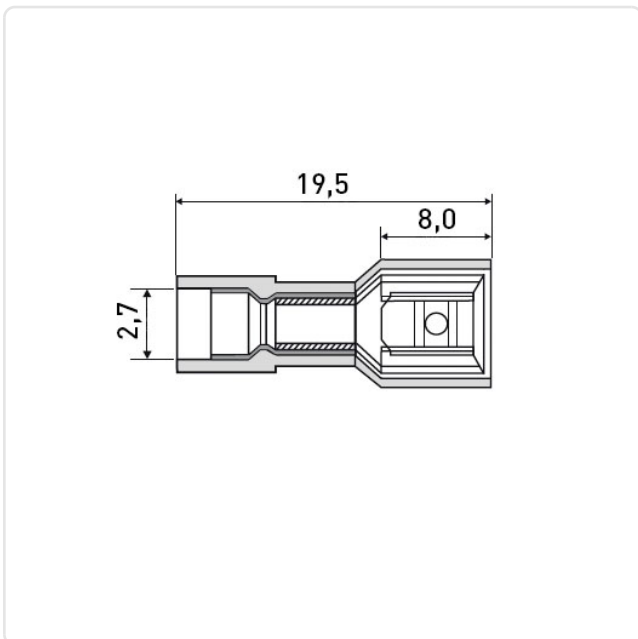

Article datasheet

Fast On DIN 46245 2.8x0.5mm PVC red fully insulated 0.5-1.5mm²

Article-No.: 012.25.182

Image may be similar

Color:	Red
DIN/ISO:	DIN46245
Finish:	Tin-Plated
Insulation:	PVC
Length [mm]:	19.5
Material:	Brass
Material Group:	Brass
Size [mm]:	2.8x0.5
Wire Cross Section [mm ²]:	0.5-1.5
Weight:	0.93g
Conformities:	