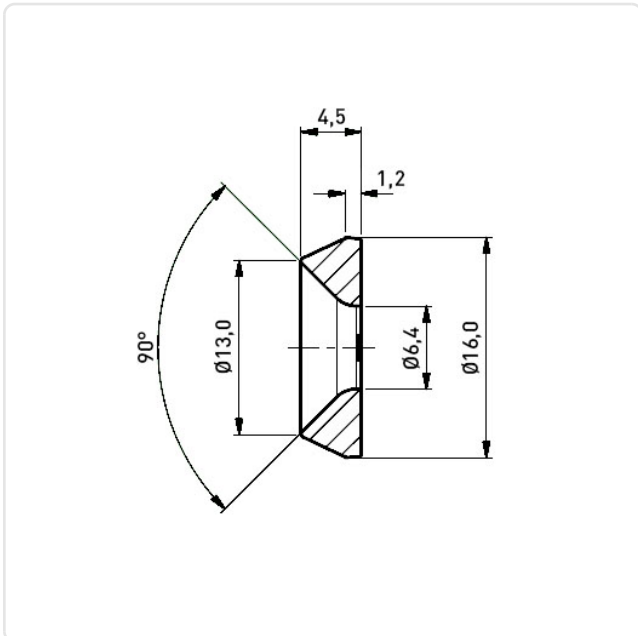

Would you like individual advice?

We look forward to your email to products@ettinger.de.

Subject to change and errors.