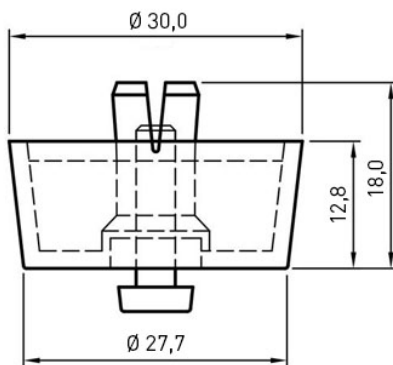

## Rivet Foot Ø30.0x18.8 TPE black

Article-No.: 017.79.830

Image may be similar

Color: Black  
Diameter [mm]: 30  
Height [mm]: 18.8  
Material: TPR - Thermoplastic Elastomer  
Panel Hole Ø [mm]: 8  
Panel Thickness [mm]: 1,0-2,5  
Conformities:

Hole in Chassis 8,0  
Chassis Thickness 1,0-2,5