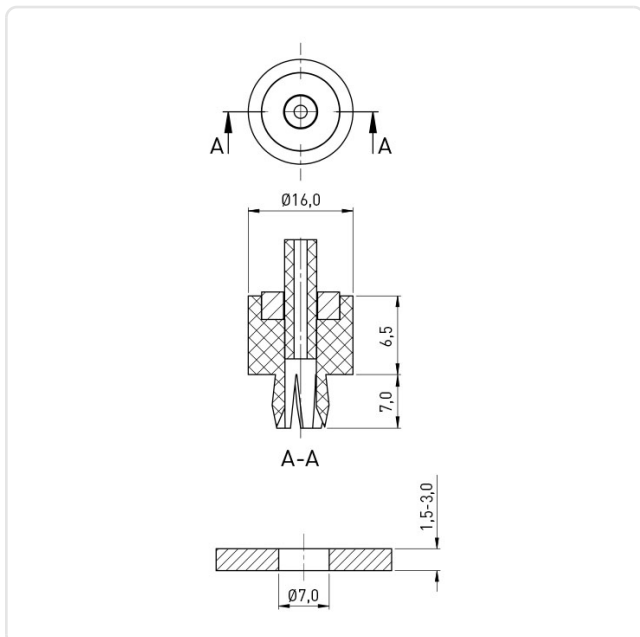

Would you like individual advice?

We look forward to your email to products@ettinger.de.

Subject to change and errors.