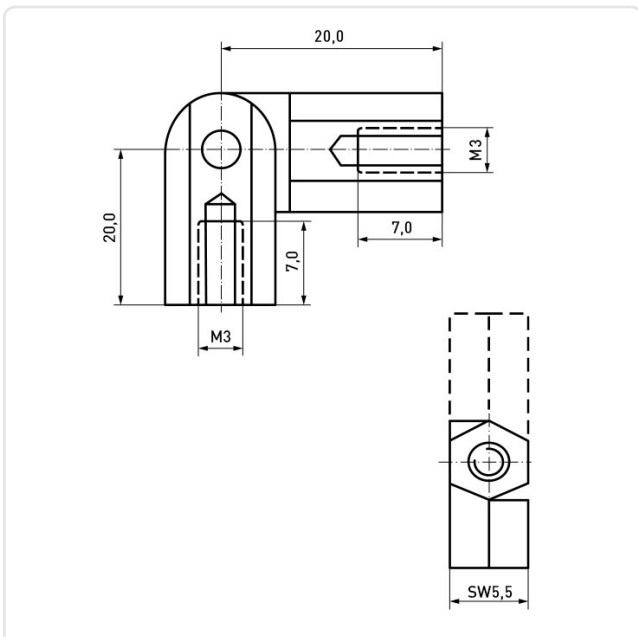

Would you like individual advice?

We look forward to your email to products@ettinger.de.

Subject to change and errors.