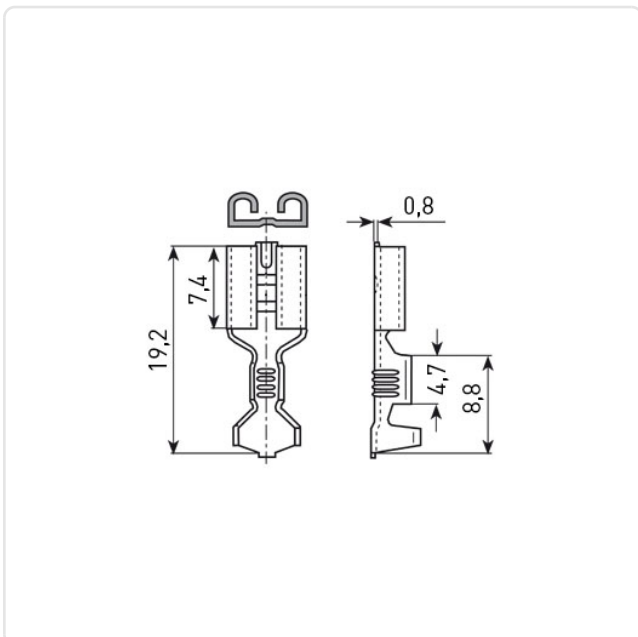

Would you like individual advice?

We look forward to your email to products@ettinger.de.

Subject to change and errors.