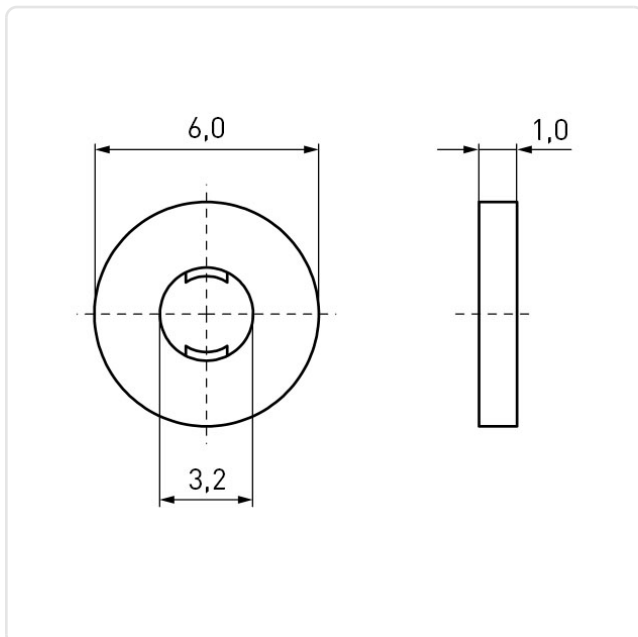

Would you like individual advice?

We look forward to your email to products@ettinger.de.

Subject to change and errors.