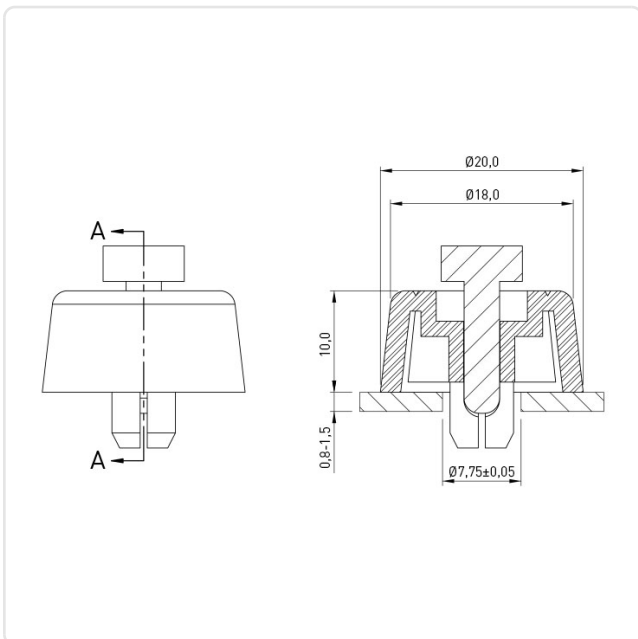

Would you like individual advice?

We look forward to your email to products@ettinger.de.

Subject to change and errors.