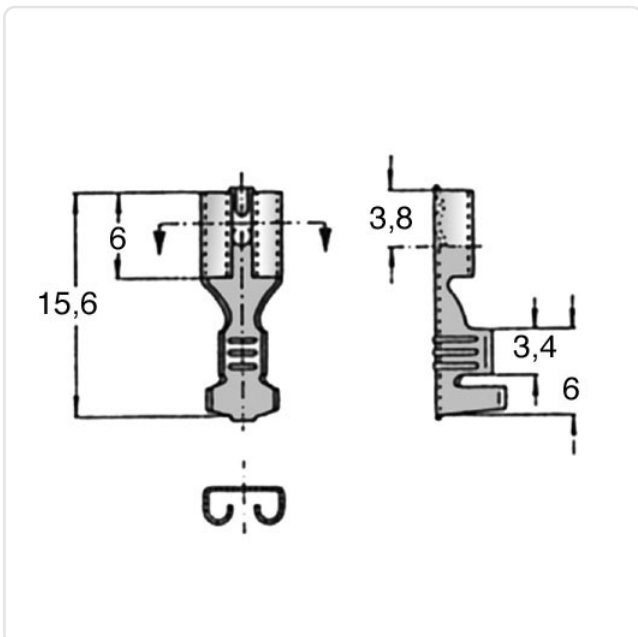

Would you like individual advice?

We look forward to your email to products@ettinger.de.

Subject to change and errors.