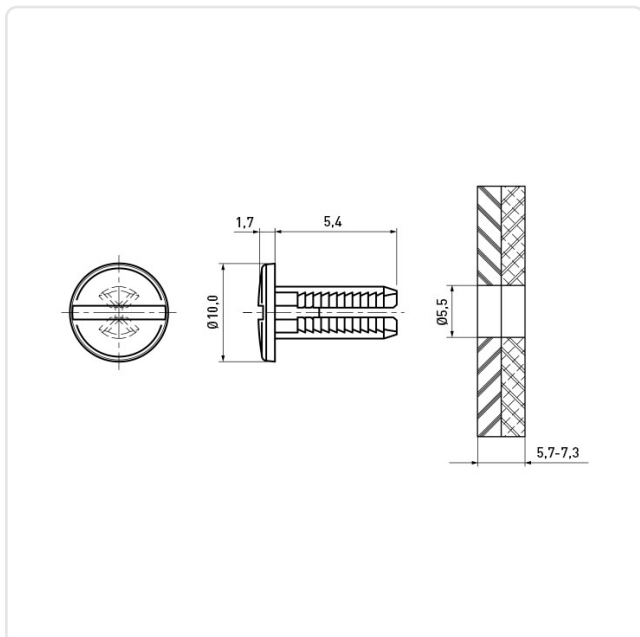

Would you like individual advice?

We look forward to your email to products@ettinger.de.

Subject to change and errors.