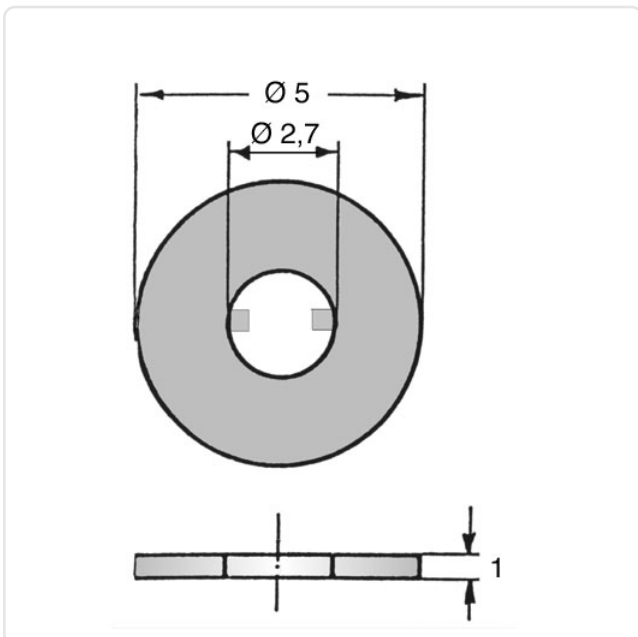

Article datasheet

Captive Washer $\varnothing 2.7/5.0 \times 1.0$ Polyamide 6 natural

Article-No.: 003.72.051

Image may be similar

Color: Natural
For Thread Size: M2.5
Height [mm]: 1
Inner Diameter [mm]: 2.7
Material: PA 6.0
Material Group: Kunststoff
Outer Diameter [mm]: 5
Weight: 0.02g
Conformities: