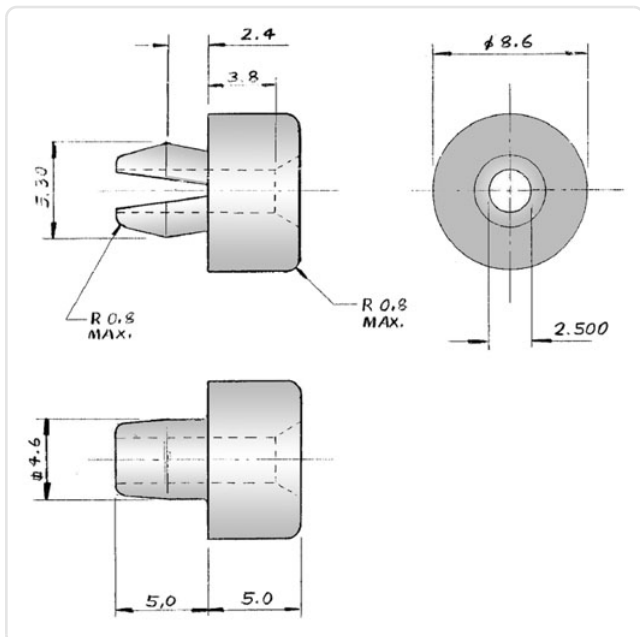

Would you like individual advice?

We look forward to your email to products@ettinger.de.

Subject to change and errors.