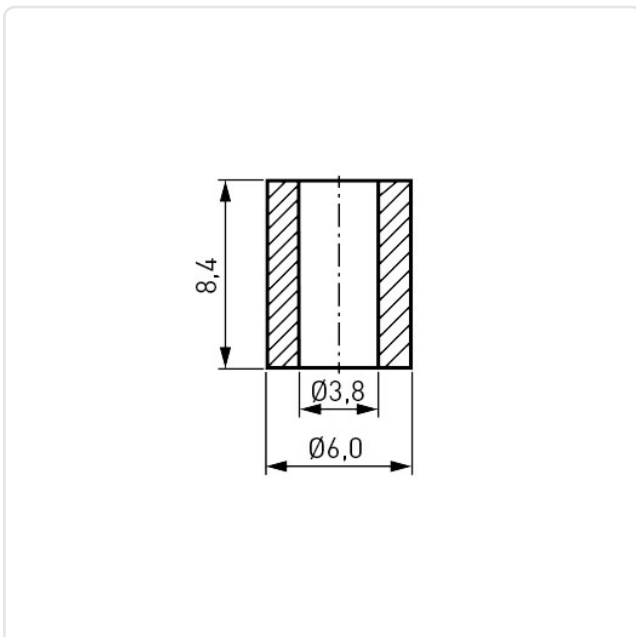

Would you like individual advice?

We look forward to your email to products@ettinger.de.

Subject to change and errors.