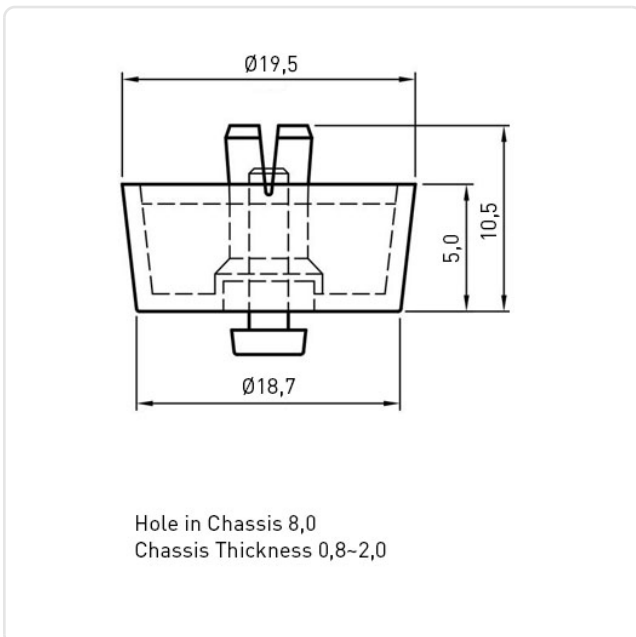

Article datasheet

Rivet Foot Ø19.5x10.4 TPE black

Article-No.: 017.79.337

Image may be similar

Hole in Chassis 8,0
Chassis Thickness 0,8-2,0

Color:	Black
Diameter [mm]:	19.5
Flammability Class:	UL94-V0
Height [mm]:	10.4
Material:	TPR - Thermoplastic Elastomer
Panel Hole Ø [mm]:	8
Panel Thickness [mm]:	0,8-2,0
Weight:	1.34g
Conformities:	