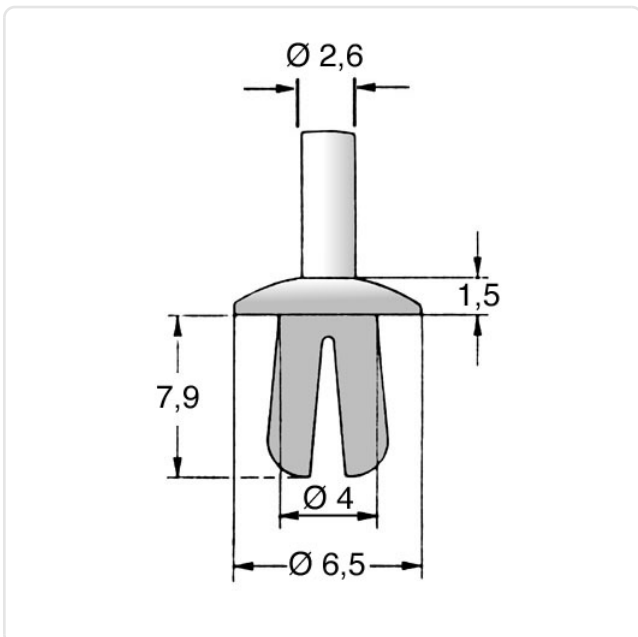

Article datasheet

Drive Rivet Ø4.0 | 1.5-6.0 Polyamide 6.6 black

Article-No.: 072.14.460

Image may be similar

Color:	Black
Flammability Class:	UL94-V2
Head Diameter [mm]:	6.5
Head Height [mm]:	1.5
Length [mm]:	7.9
Mandrel Diameter [mm]:	2.6
Material:	PA 6.6
Model:	not removable
Mounting Hole Range [mm]:	Ø 4.0-4.2
Panel Thickness [mm]:	1,5-6,0
Rivet Diameter [mm]:	4
Weight:	0.16g
Conformities:	