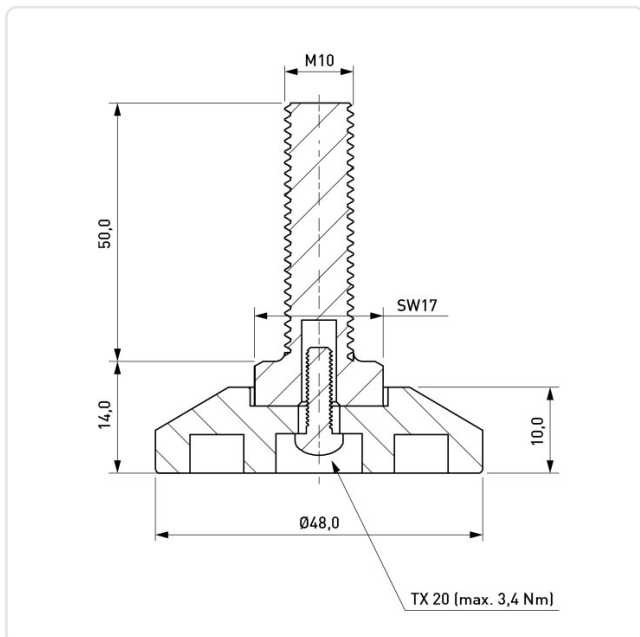

Would you like individual advice?

We look forward to your email to products@ettinger.de.

Subject to change and errors.