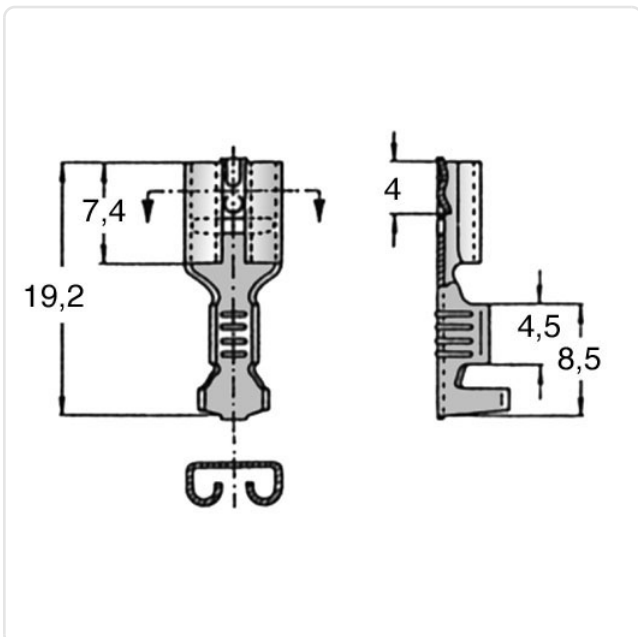

Would you like individual advice?

We look forward to your email to products@ettinger.de.

Subject to change and errors.