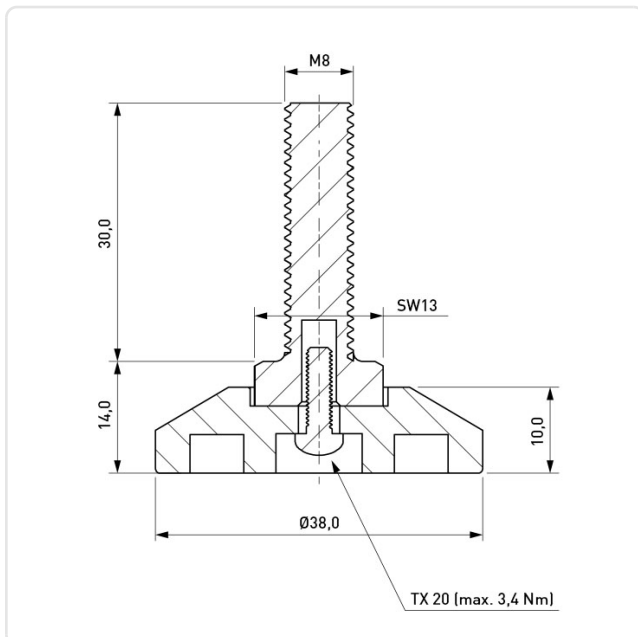

Would you like individual advice?

We look forward to your email to products@ettinger.de.

Subject to change and errors.