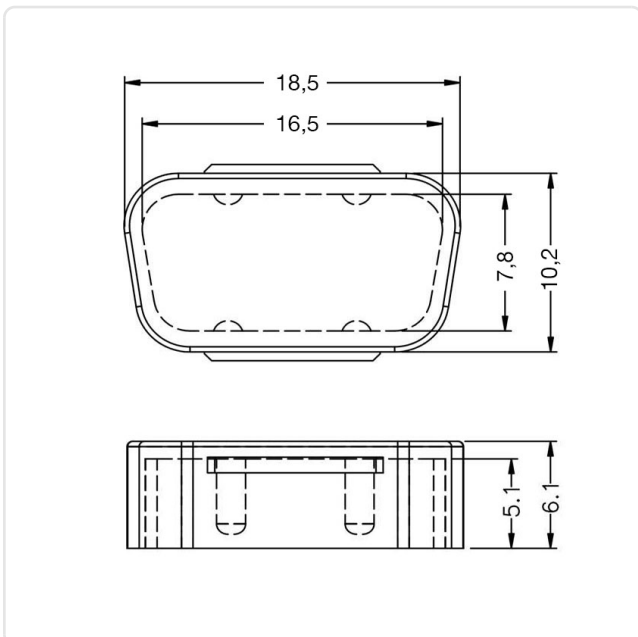

Article datasheet

Housing Cover

Article-No.: 076.79.409

Image may be similar

Color: Natural
Material: PP - Polypropylene
Material Group: Plastic
Model: D-Sub
Width [mm]: 18.5
Weight: 0.4g
Conformities:

You can find all
information on the web on
our article detail page