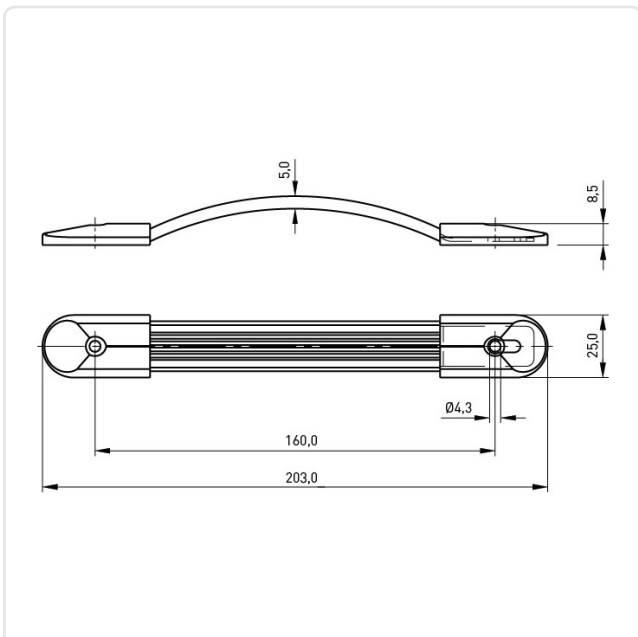

Would you like individual advice?

We look forward to your email to products@ettinger.de.

Subject to change and errors.