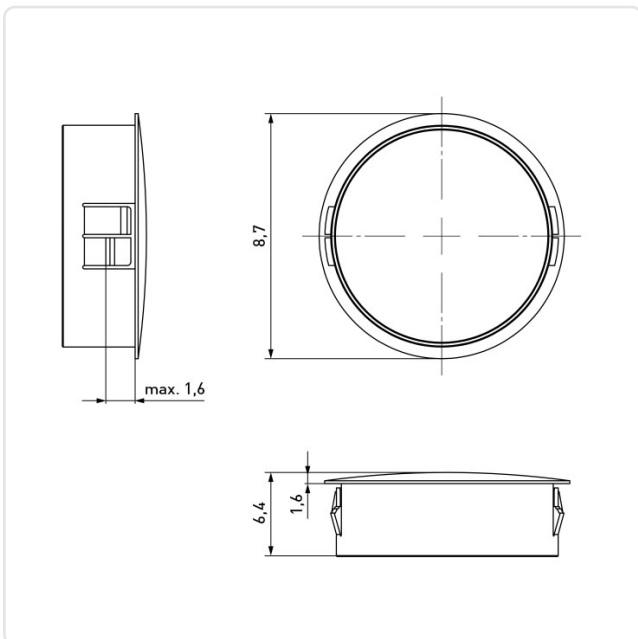

Would you like individual advice?

We look forward to your email to products@ettinger.de.

Subject to change and errors.