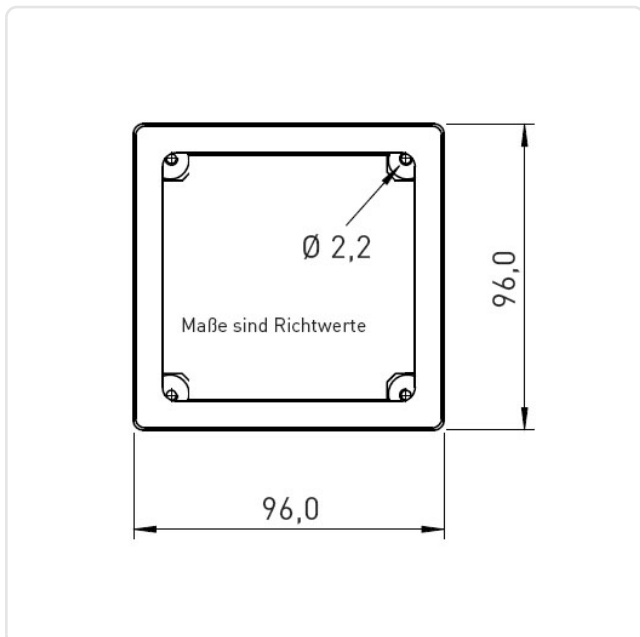

Would you like individual advice?

We look forward to your email to products@ettinger.de.

Subject to change and errors.