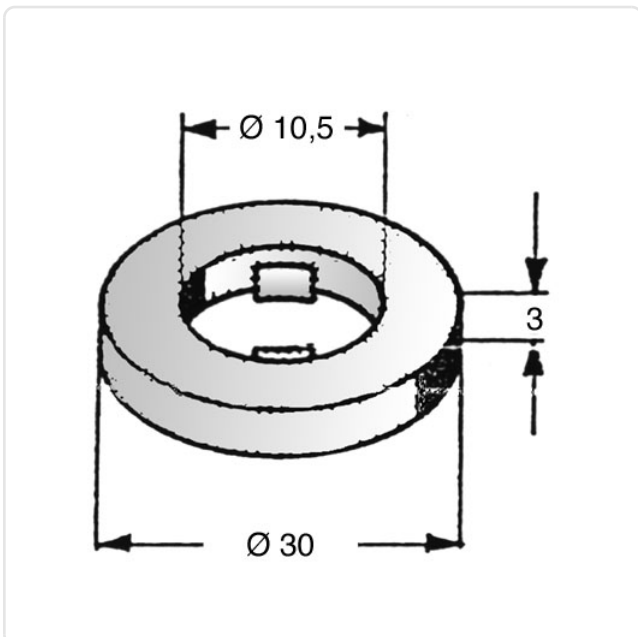

Article datasheet

Captive Washer $\varnothing 10.5/30.0 \times 3.0$ PVC black

Article-No.: 003.16.100

Image may be similar

Color: Black
For Thread Size: M10
Height [mm]: 3
Inner Diameter [mm]: 10.5
Material: PVC - Polyvinyl Chloride
Material Group: Plastic
Outer Diameter [mm]: 30
Weight: 2.5g
Conformities: