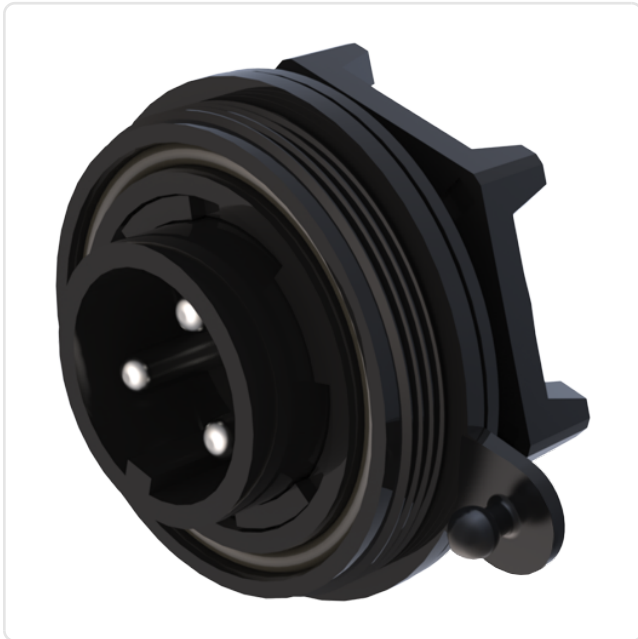

Article datasheet

Chassis Mount Connector 3pole IP68

Article-No.: 031.73.630

Image may be similar

Amperage [A]: 10
Color: Black
Protection Code: IP68
Weight: 20.5g
Conformities:

You can find all
information on the web on
our article detail page