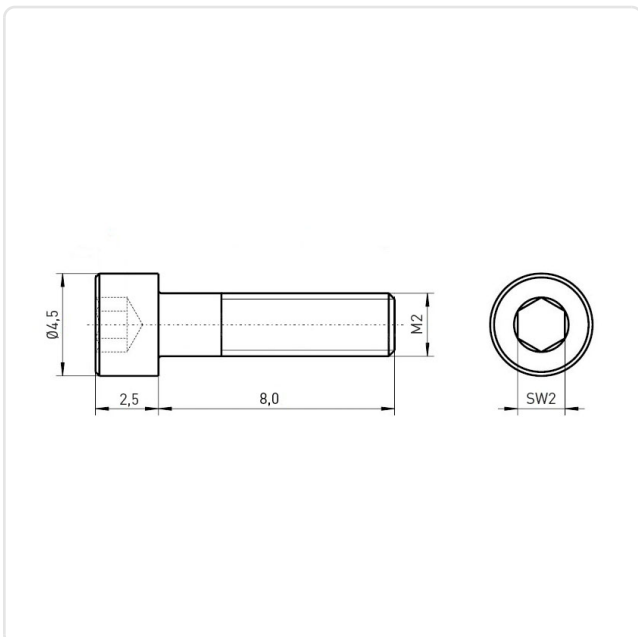

Article datasheet

Cheese Head Screw ISO4762 M2.5x8 A2 Plain Stainless Steel Hexagon Socket

Article-No.: 001.16.232

Image may be similar

Actuator Size:	Hexagon Socket Hex2
DIN/ISO:	DIN912 / ISO4762
Drive Type:	Hexagon Socket
Finish:	Plain
Head Diameter [mm]:	4.5
Head Height [mm]:	2.5
Head Shape:	Cheese Head
Length [mm]:	8
Material:	Stainless Steel AISI 304 / A2
Material Group:	Stainless Steel
Thread Size:	M2.5
Weight:	0.48g
Conformities:	