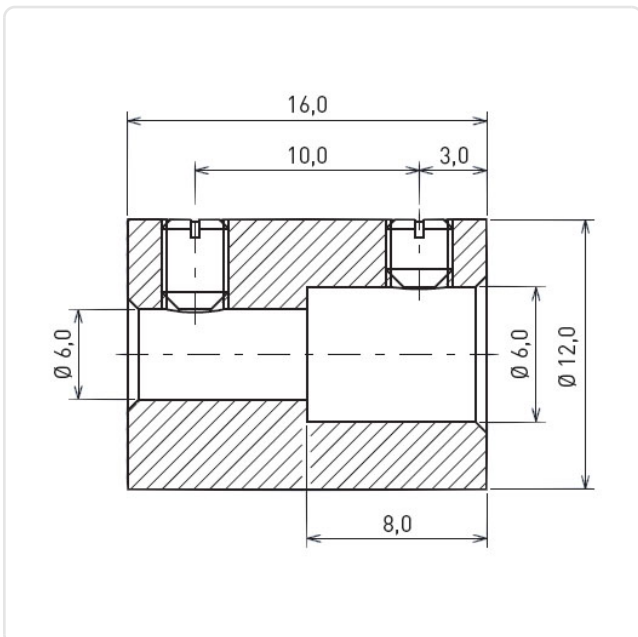

Would you like individual advice?

We look forward to your email to products@ettinger.de.

Subject to change and errors.