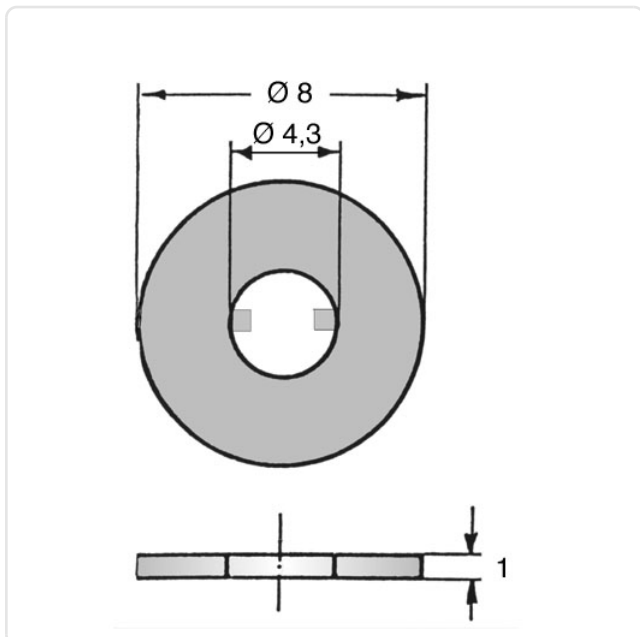

## Captive Washer $\varnothing 4.3/8.0 \times 1.0$ Polyamide 6 natural

Article-No.: 003.74.081

Image may be similar

Color: Natural  
For Thread Size: M4  
Height [mm]: 1  
Inner Diameter [mm]: 4.3  
Material: PA 6.0  
Material Group: Kunststoff  
Outer Diameter [mm]: 8  
Weight: 0.05g  
Conformities: