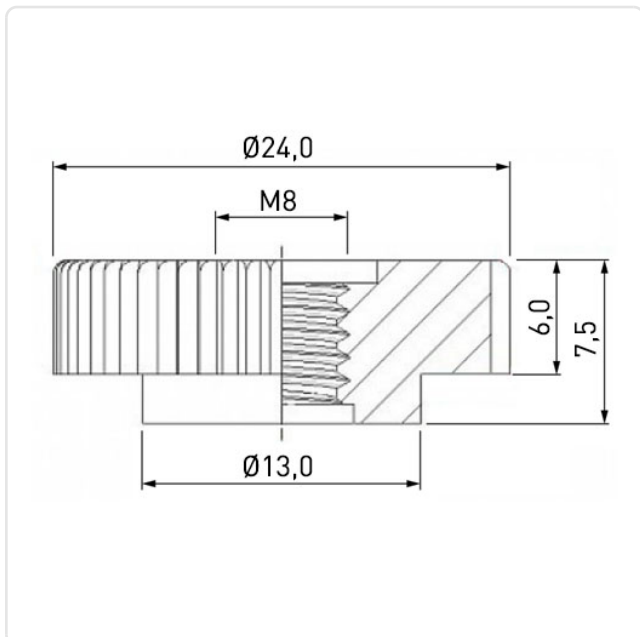

Would you like individual advice?

We look forward to your email to products@ettinger.de.

Subject to change and errors.