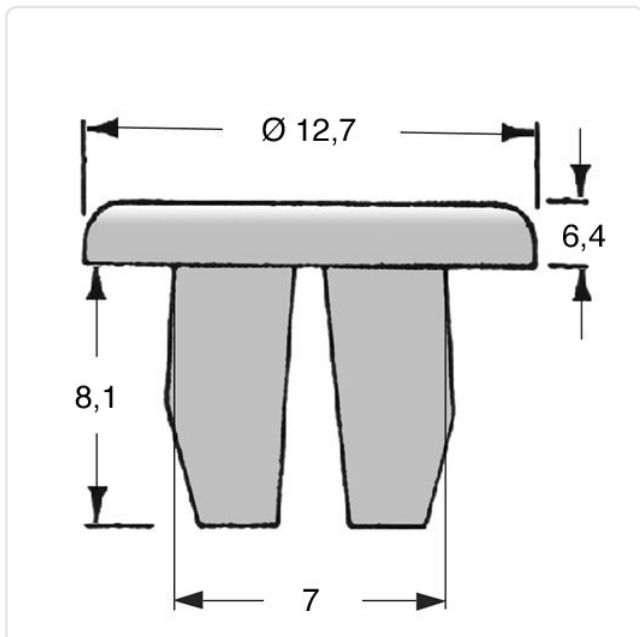

Would you like individual advice?

We look forward to your email to products@ettinger.de.

Subject to change and errors.