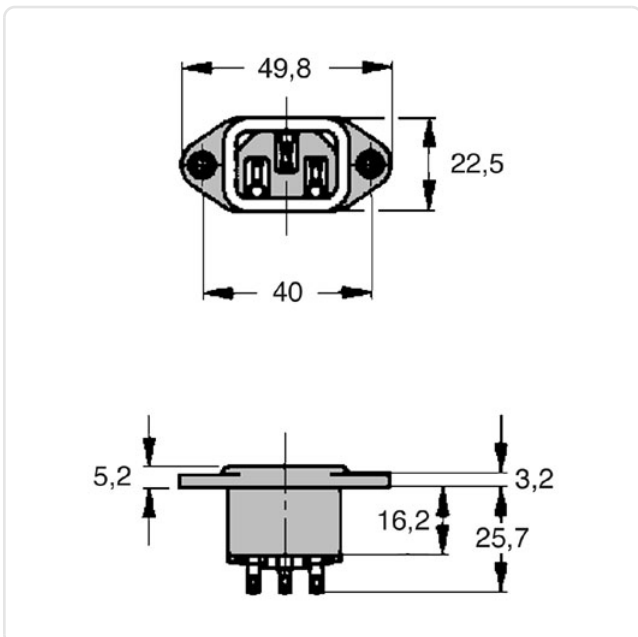

Would you like individual advice?

We look forward to your email to products@ettinger.de.

Subject to change and errors.