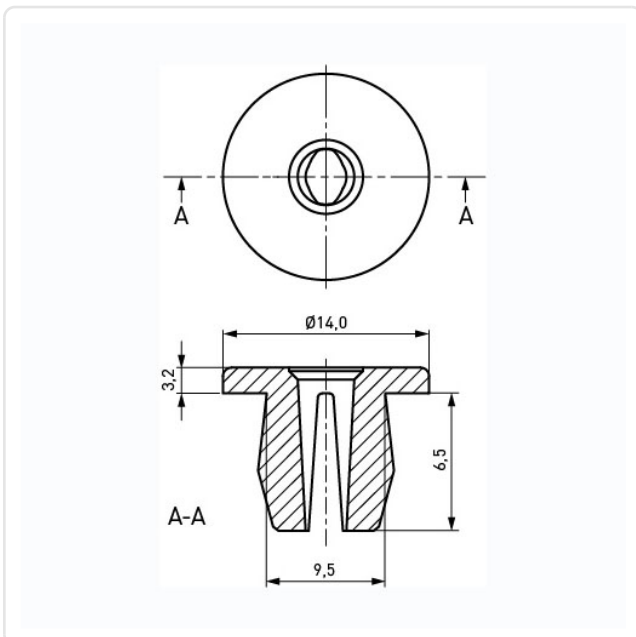

Would you like individual advice?

We look forward to your email to products@ettinger.de.

Subject to change and errors.