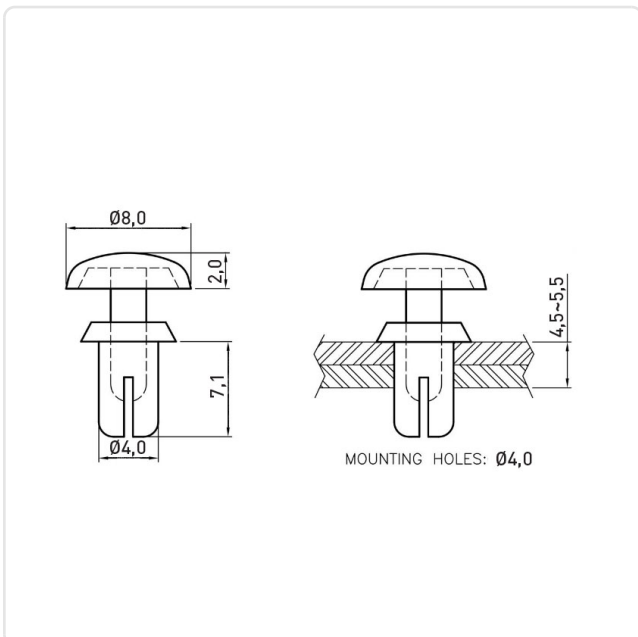

Would you like individual advice?

We look forward to your email to products@ettinger.de.

Subject to change and errors.