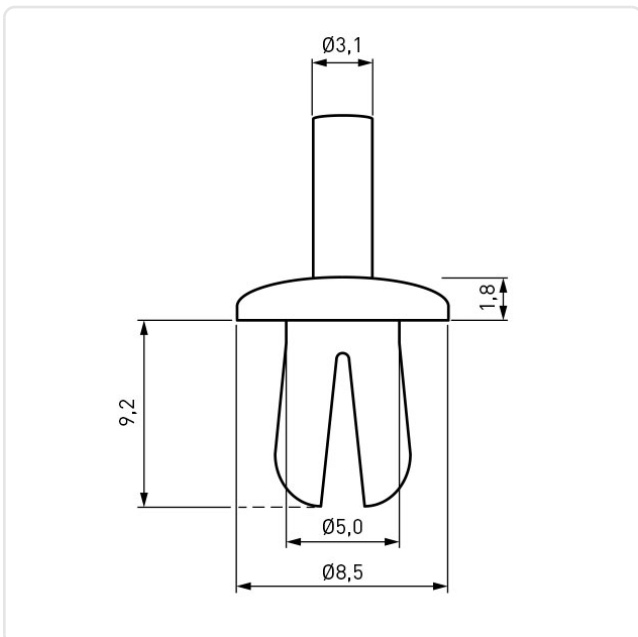

Article datasheet

Drive Rivet Ø5.0 | 1.5-7.0 Polyamide 6.6 black

Article-No.: 072.14.570

Image may be similar

| | |
|---------------------------|---------------|
| Color: | Black |
| Flammability Class: | UL94-V2 |
| Head Diameter [mm]: | 8.5 |
| Head Height [mm]: | 1.8 |
| Length [mm]: | 9.2 |
| Mandrel Diameter [mm]: | 3.1 |
| Material: | PA 6.6 |
| Model: | not removable |
| Mounting Hole Range [mm]: | Ø 5.0-5.3 |
| Panel Thickness [mm]: | 1,5-7,0 |
| Rivet Diameter [mm]: | 5 |
| Weight: | 0.29g |
| Conformities: | |