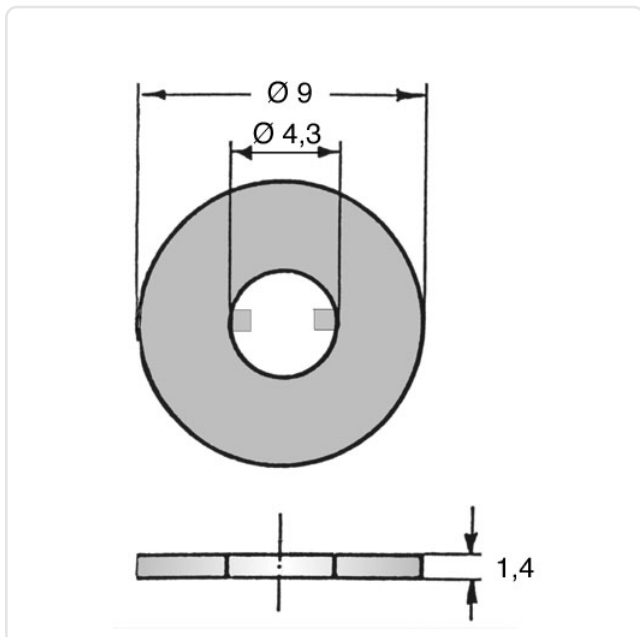

Article datasheet

Captive Washer $\varnothing 4.3/9.0 \times 1.4$ Polyamide 6 natural

Article-No.: 003.74.091

Image may be similar

Color: Natural
For Thread Size: M4
Height [mm]: 1.4
Inner Diameter [mm]: 4.3
Material: PA 6.0
Material Group: Kunststoff
Outer Diameter [mm]: 9
Weight: 0.07g
Conformities: