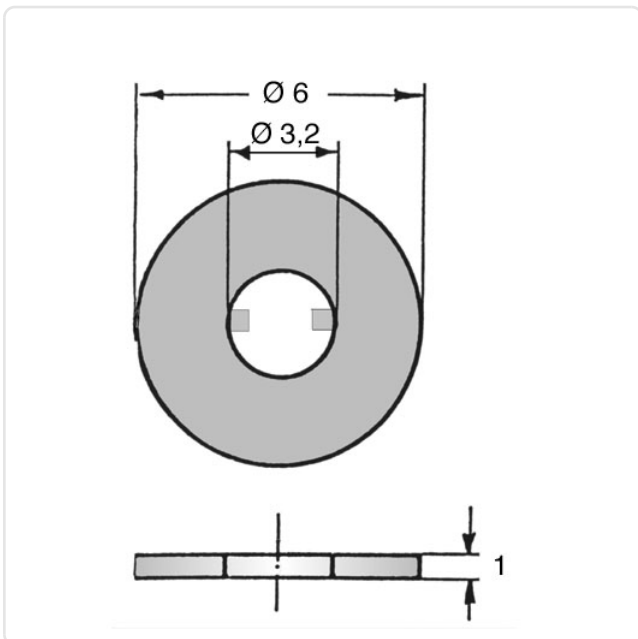

Article datasheet

Captive Washer $\varnothing 3.2/6.0 \times 1.0$ Polyamide 6 natural

Article-No.: 003.73.061

Image may be similar

Color: Natural
For Thread Size: M3
Height [mm]: 1
Inner Diameter [mm]: 3.2
Material: PA 6.0
Material Group: Kunststoff
Outer Diameter [mm]: 6
Weight: 0.02g
Conformities: