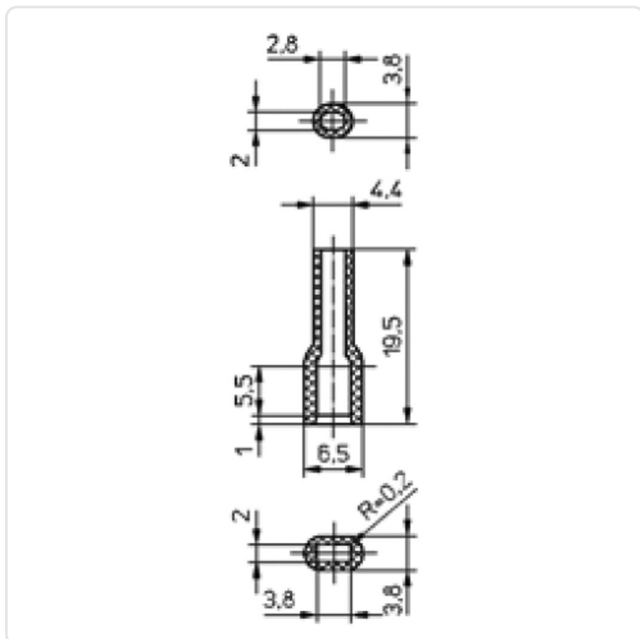

Would you like individual advice?

We look forward to your email to products@ettinger.de.

Subject to change and errors.