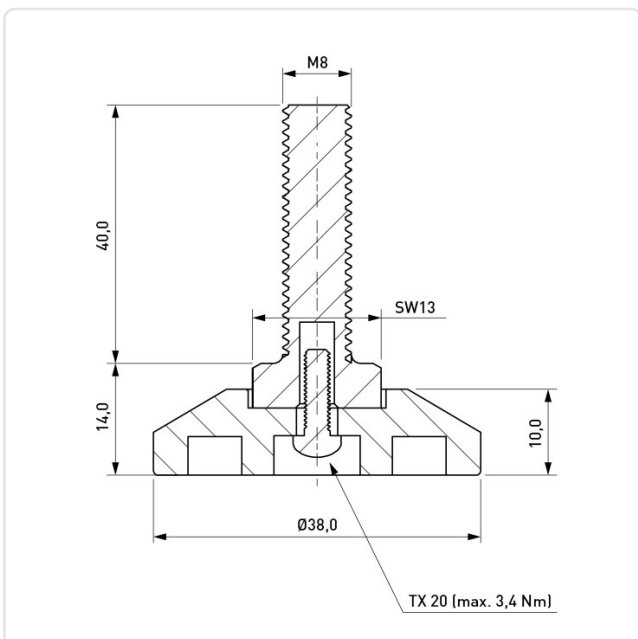

Would you like individual advice?

We look forward to your email to products@ettinger.de.

Subject to change and errors.