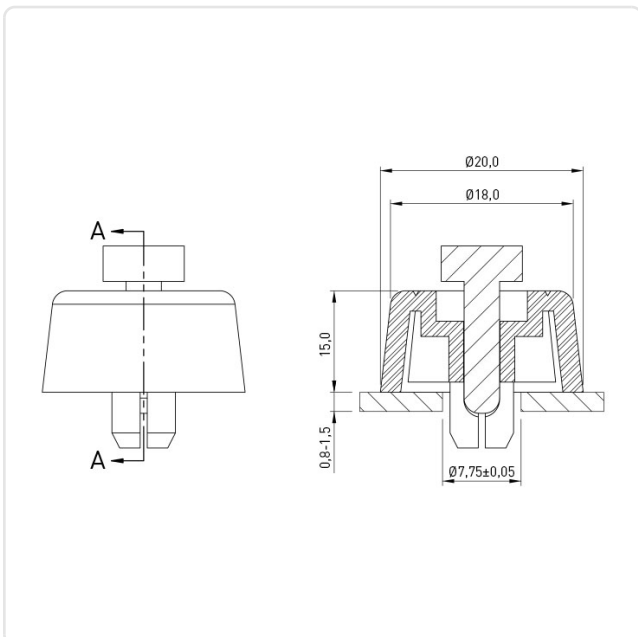

Would you like individual advice?

We look forward to your email to products@ettinger.de.

Subject to change and errors.