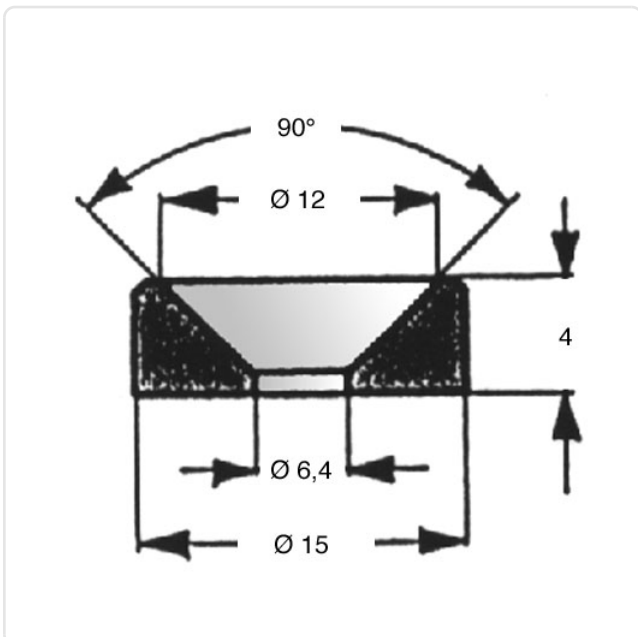

Would you like individual advice?

We look forward to your email to products@ettinger.de.

Subject to change and errors.