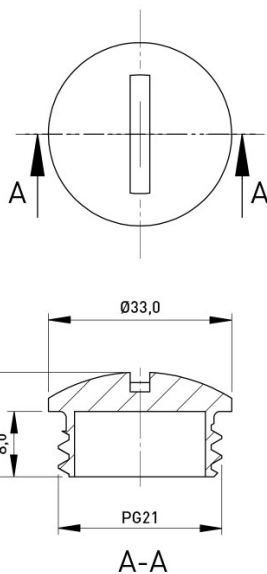

Would you like individual advice?

We look forward to your email to products@ettinger.de.

Subject to change and errors.