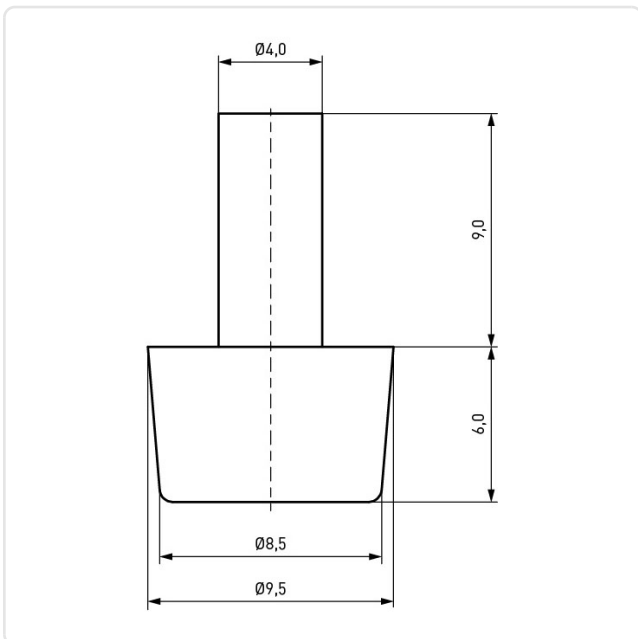

Would you like individual advice?

We look forward to your email to products@ettinger.de.

Subject to change and errors.