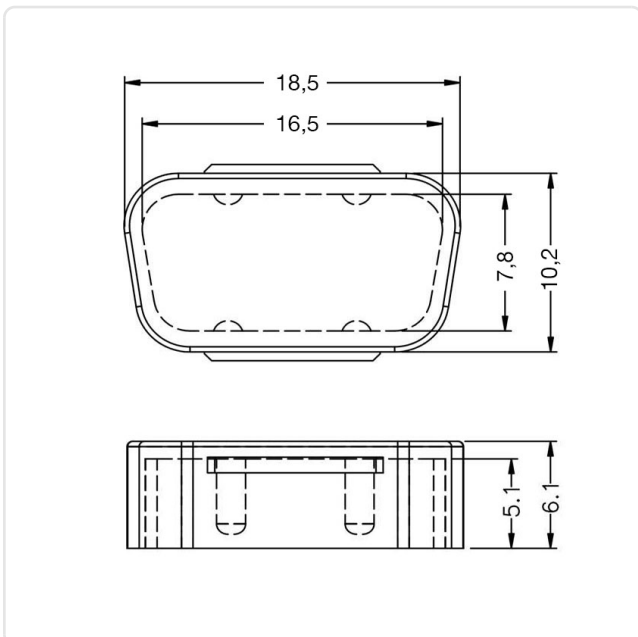

Article datasheet

Housing Cover

Article-No.: 076.79.809

Image may be similar

Color: Black
Material: PP - Polypropylene
Material Group: Plastic
Model: D-Sub
Width [mm]: 18.5
Weight: 0.4g
Conformities:

You can find all
information on the web on
our article detail page