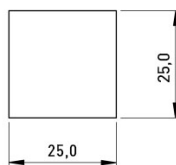

Would you like individual advice?

We look forward to your email to products@ettinger.de.

Subject to change and errors.