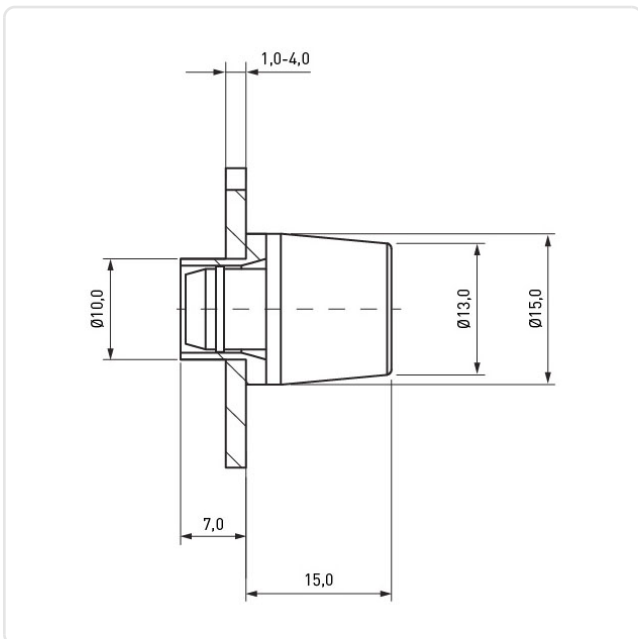

Would you like individual advice?

We look forward to your email to products@ettinger.de.

Subject to change and errors.