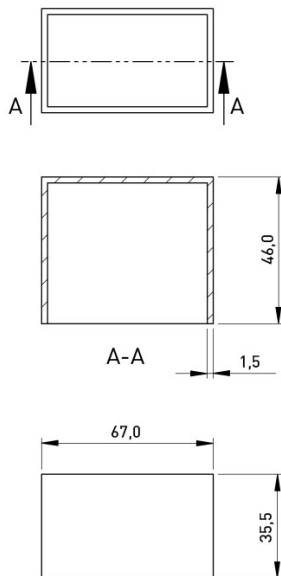

Would you like individual advice?

We look forward to your email to products@ettinger.de.

Subject to change and errors.