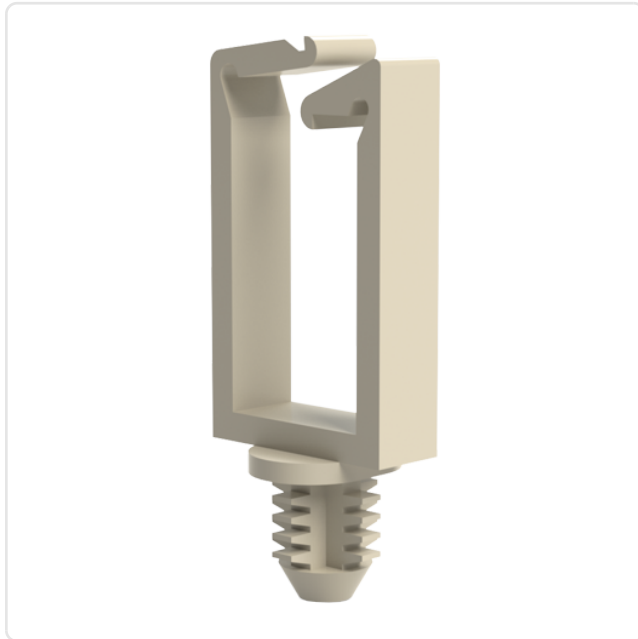

Article datasheet

Locking Wire Saddle Hole 11.1x18.0mm Polyamid 6.6 natural UL94-V2 E70062

Article-No.: 072.78.236

Image may be similar

Bundle Diameter [mm]: 10,0-25,0
Color: Natural
Height [mm]: 27.2
Material: PA 6.6
Model: Fir Tree Base
Mounting Hole [mm]: 7.9
Panel Thickness [mm]: verriegeln
Width [mm]: 15.5
Weight: 1.21g
Conformities: